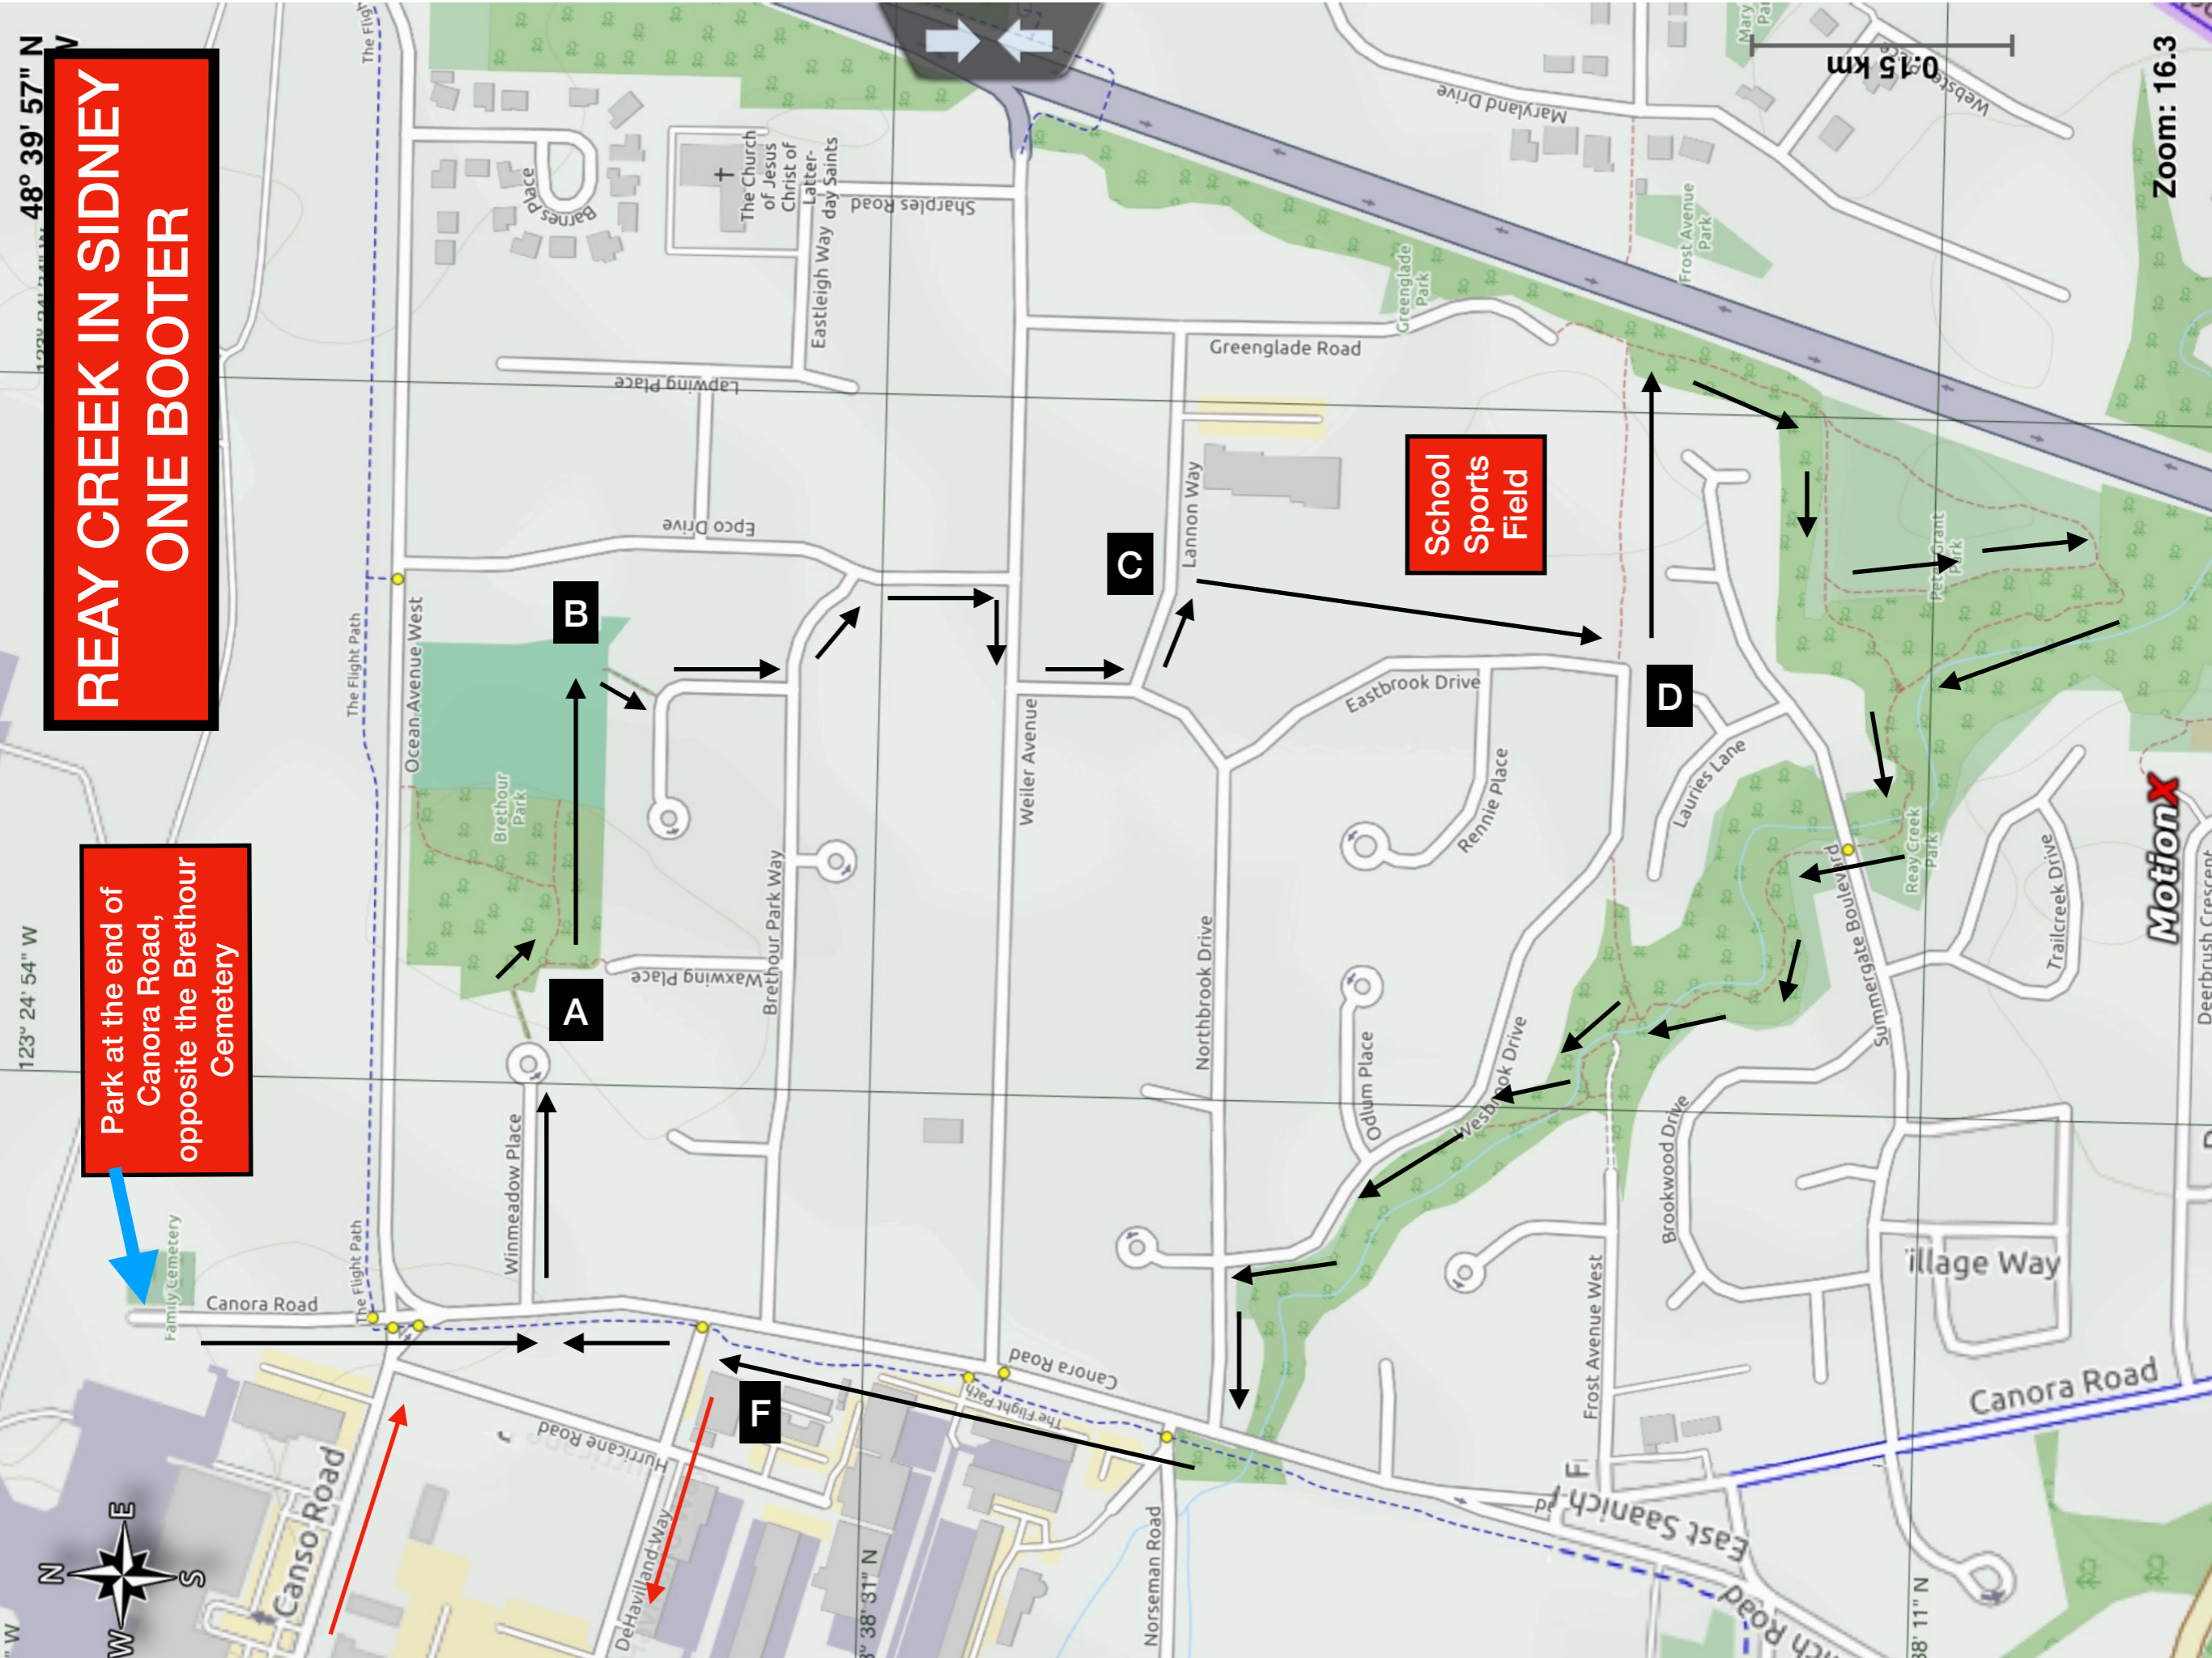

REAY CREEK IN SIDNEY ONE BOOTER

Park at the end of
Canora Road,
opposite the Brethour
Cemetery

School
Sports
Field

0.15 km

Zoom: 16.3

MotionX

123° 24' 54" W

48° 39' 57" N

Canora Road

The Flight Path

The Flight Path

Ocean Avenue West

Winmeadow Place

A

B

Waxwing Place

C

Lannon Way

Greenglade Road

Odium Place

Eastbrook Drive

School Sports Field

Rennie Place

Westbrook Drive

Brookwood Drive

Lauries Lane

D

Frost Avenue Park

Greenglade Park

Summergate Boulevard

Reay Creek Park

Peter Grant Park