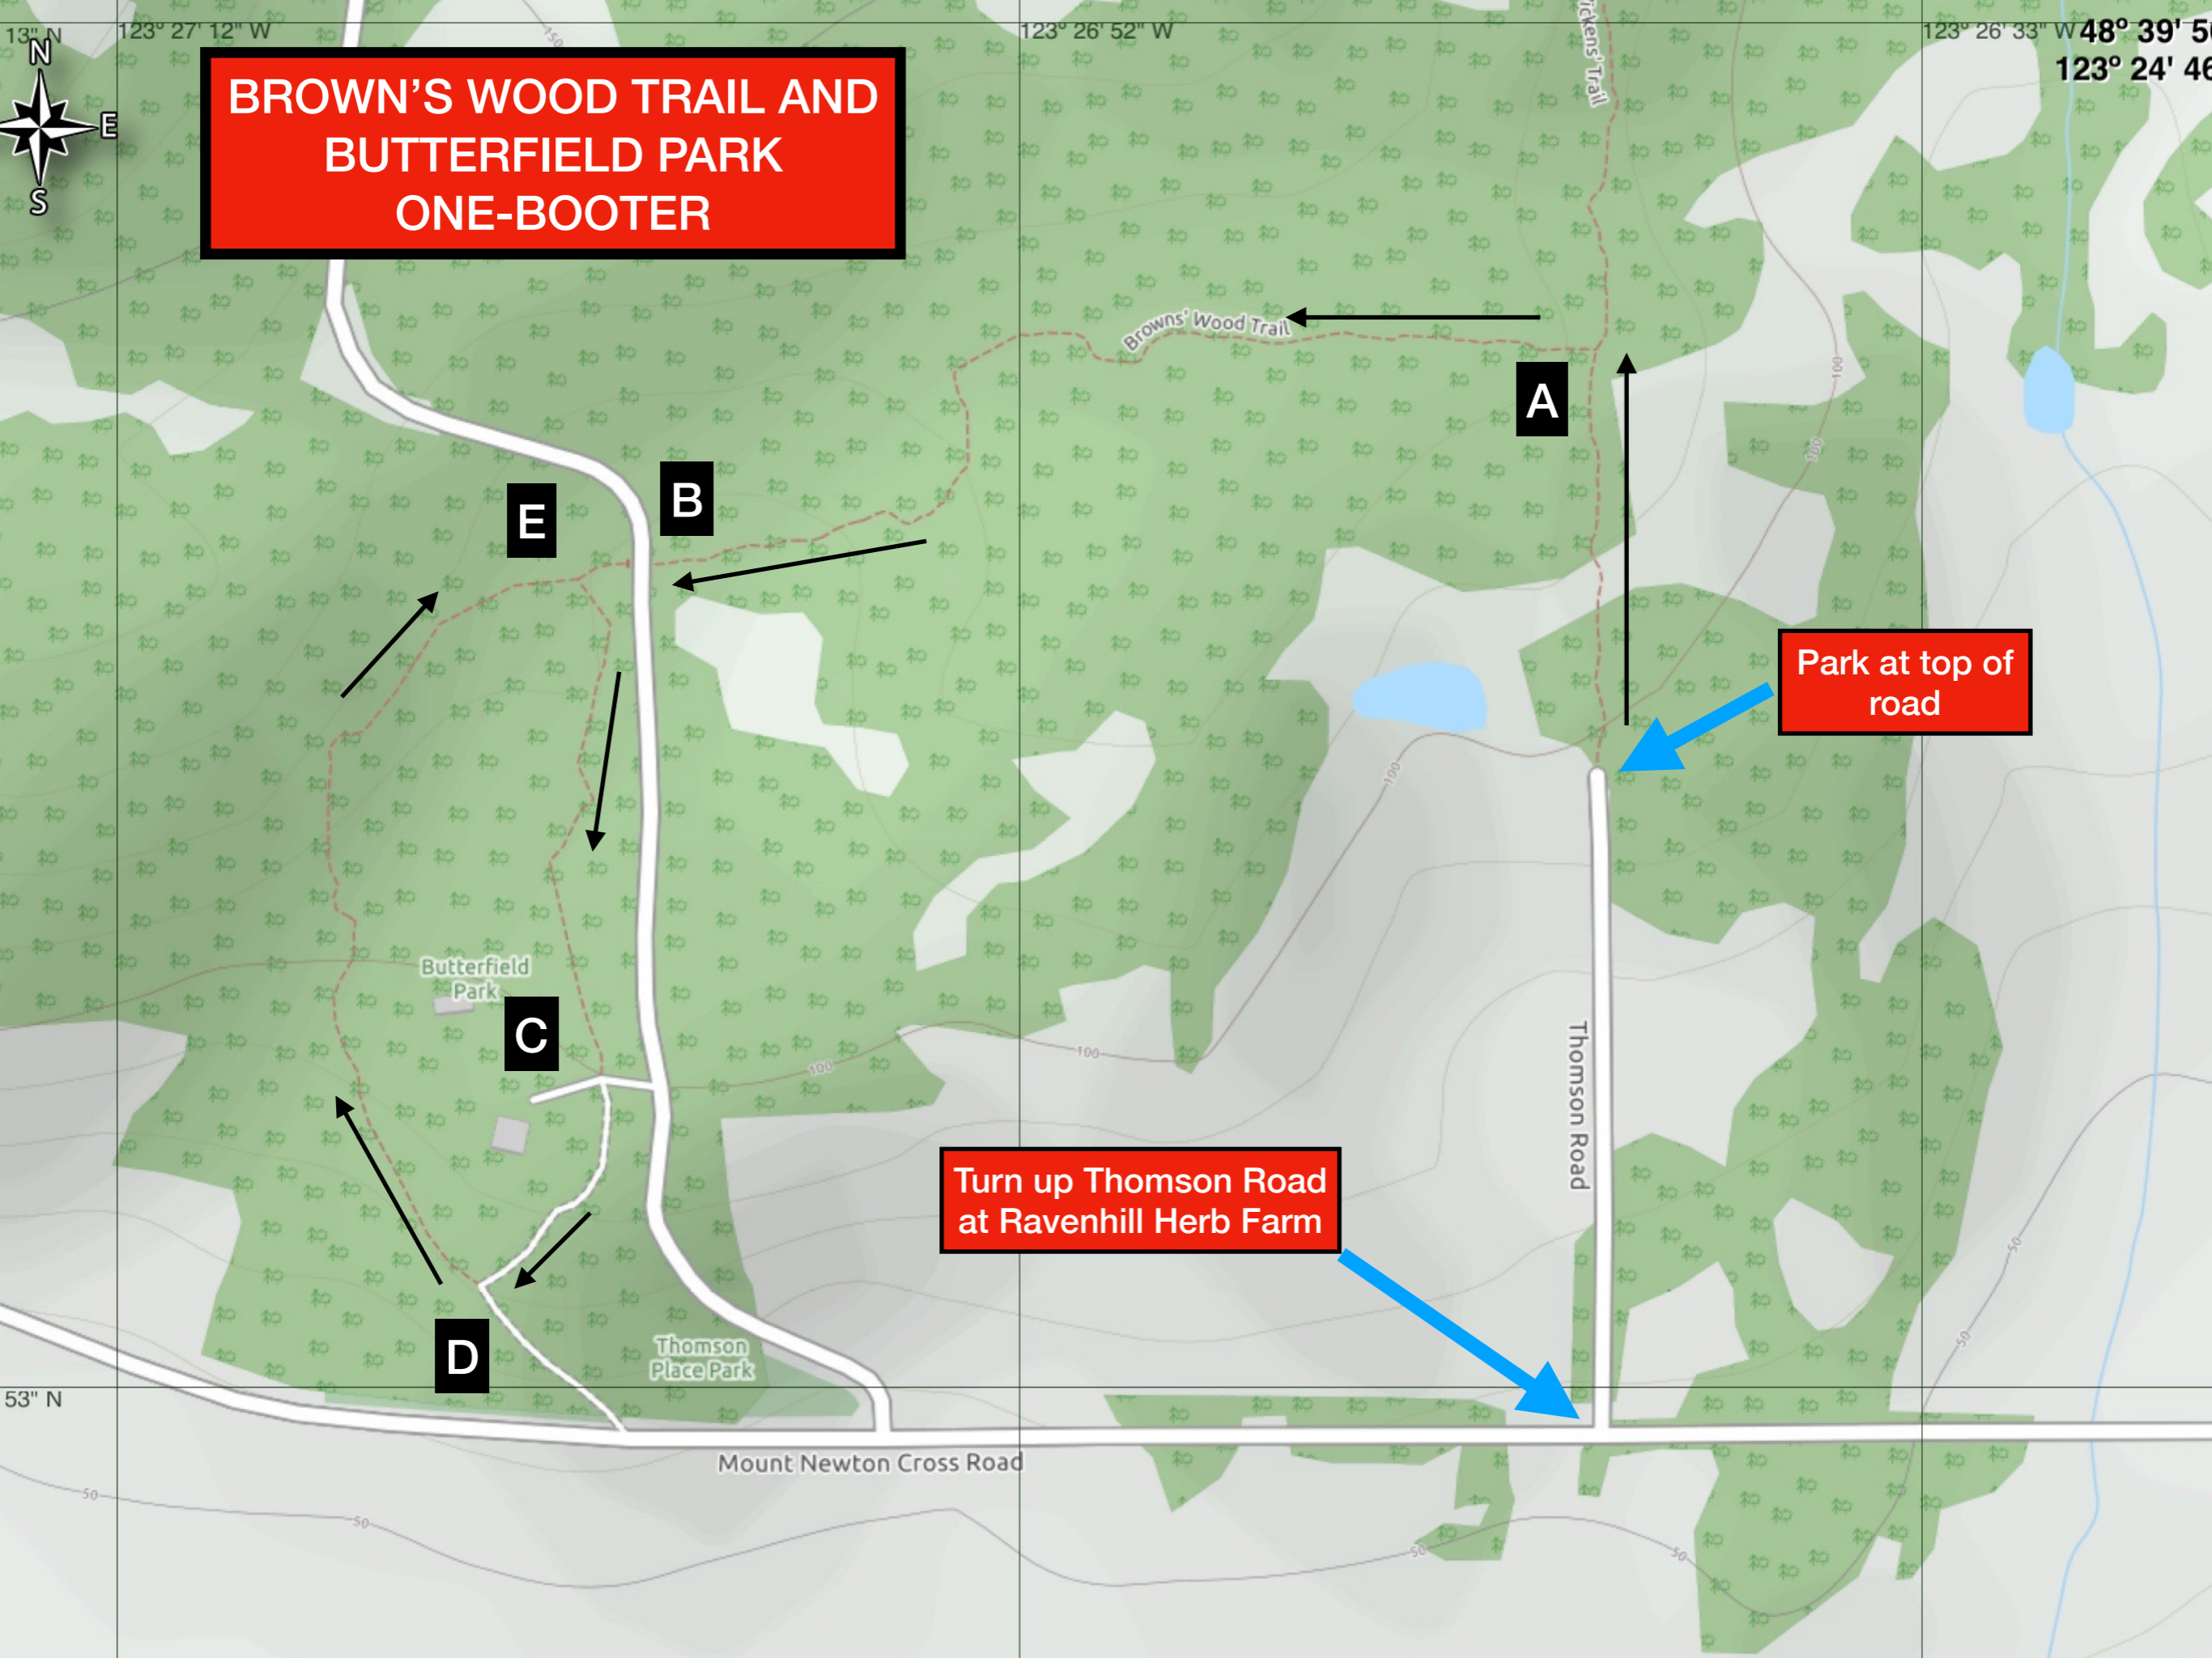

BROWN'S WOOD TRAIL AND BUTTERFIELD PARK ONE-BOOTER

A

B

E

C

D

Park at top of road

Turn up Thomson Road at Ravenhill Herb Farm

Brown's Wood Trail

Thomson Road

Mount Newton Cross Road

Butterfield Park

Thomson Place Park

123° 27' 12" W

123° 26' 52" W

123° 26' 33" W

48° 39' 50" N

123° 24' 46" W

53" N

50

50

50

50

50

50

100

100

100