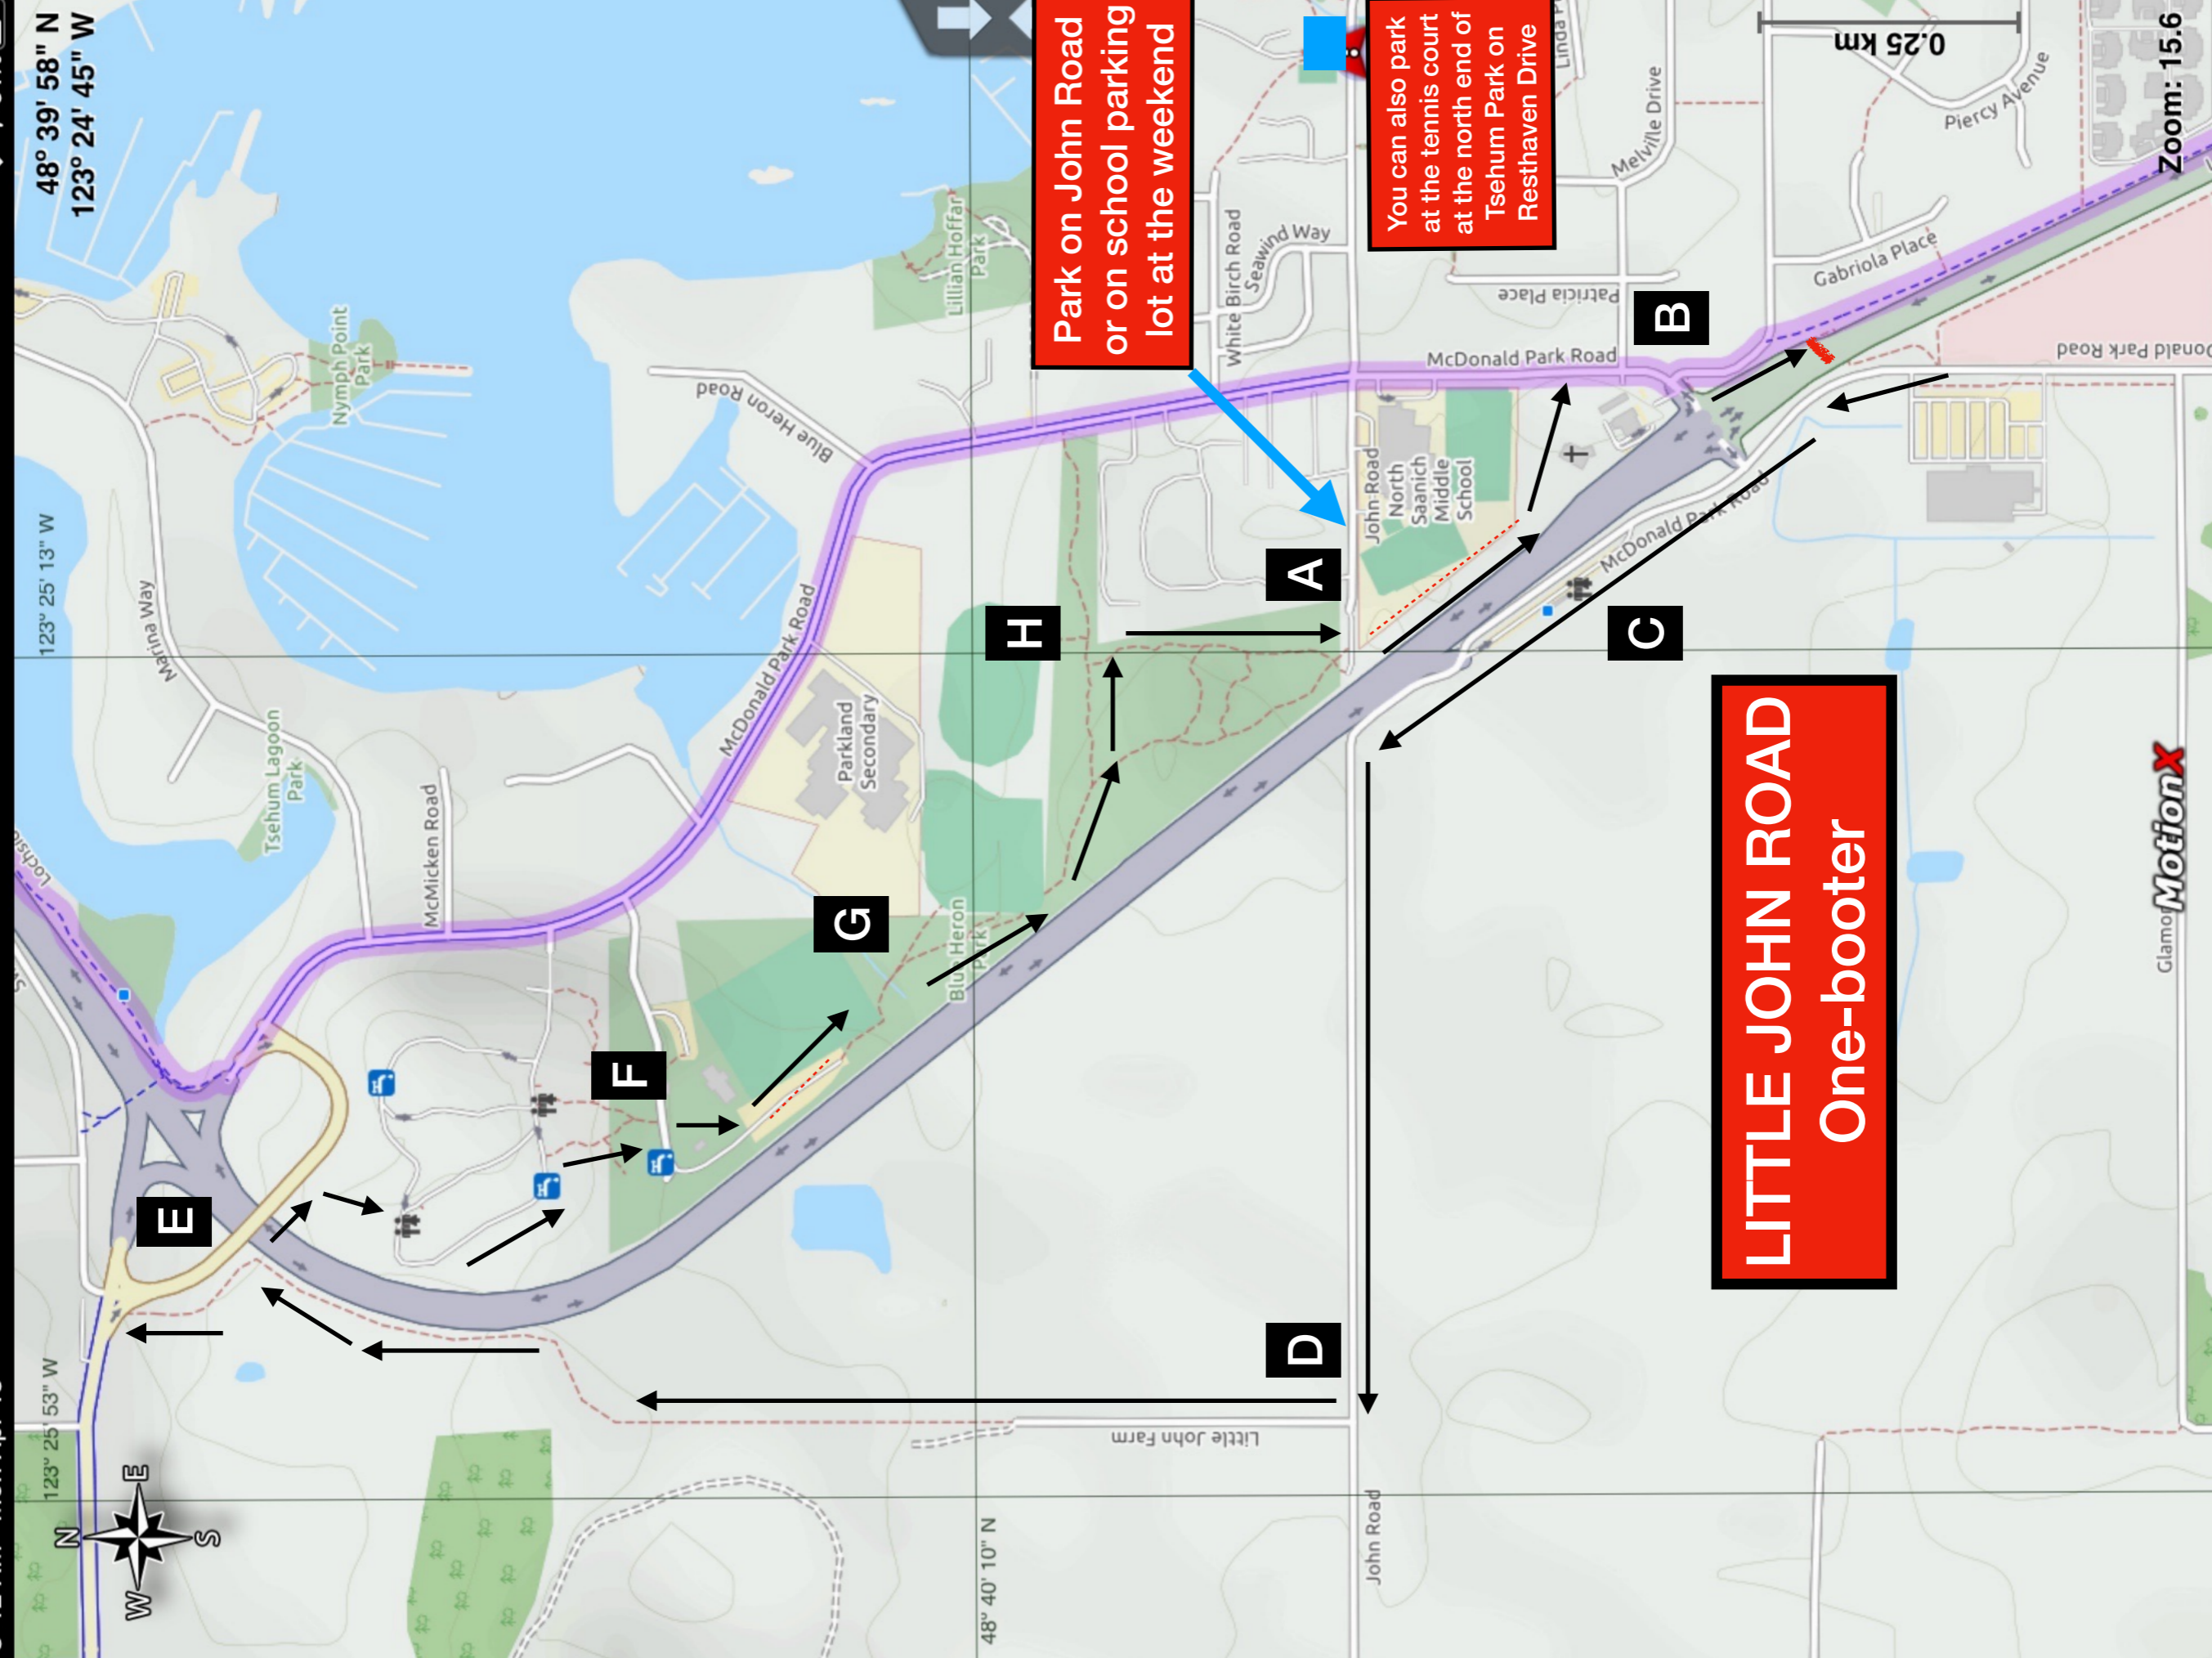

48° 39' 58" N  
123° 24' 45" W

123° 25' 13" W

123° 25' 53" W

48° 40' 10" N

**Park on John Road  
or on school parking  
lot at the weekend**

**You can also park  
at the tennis court  
at the north end of  
Tsehum Park on  
Resthaven Drive**

**LITTLE JOHN ROAD  
One-booter**