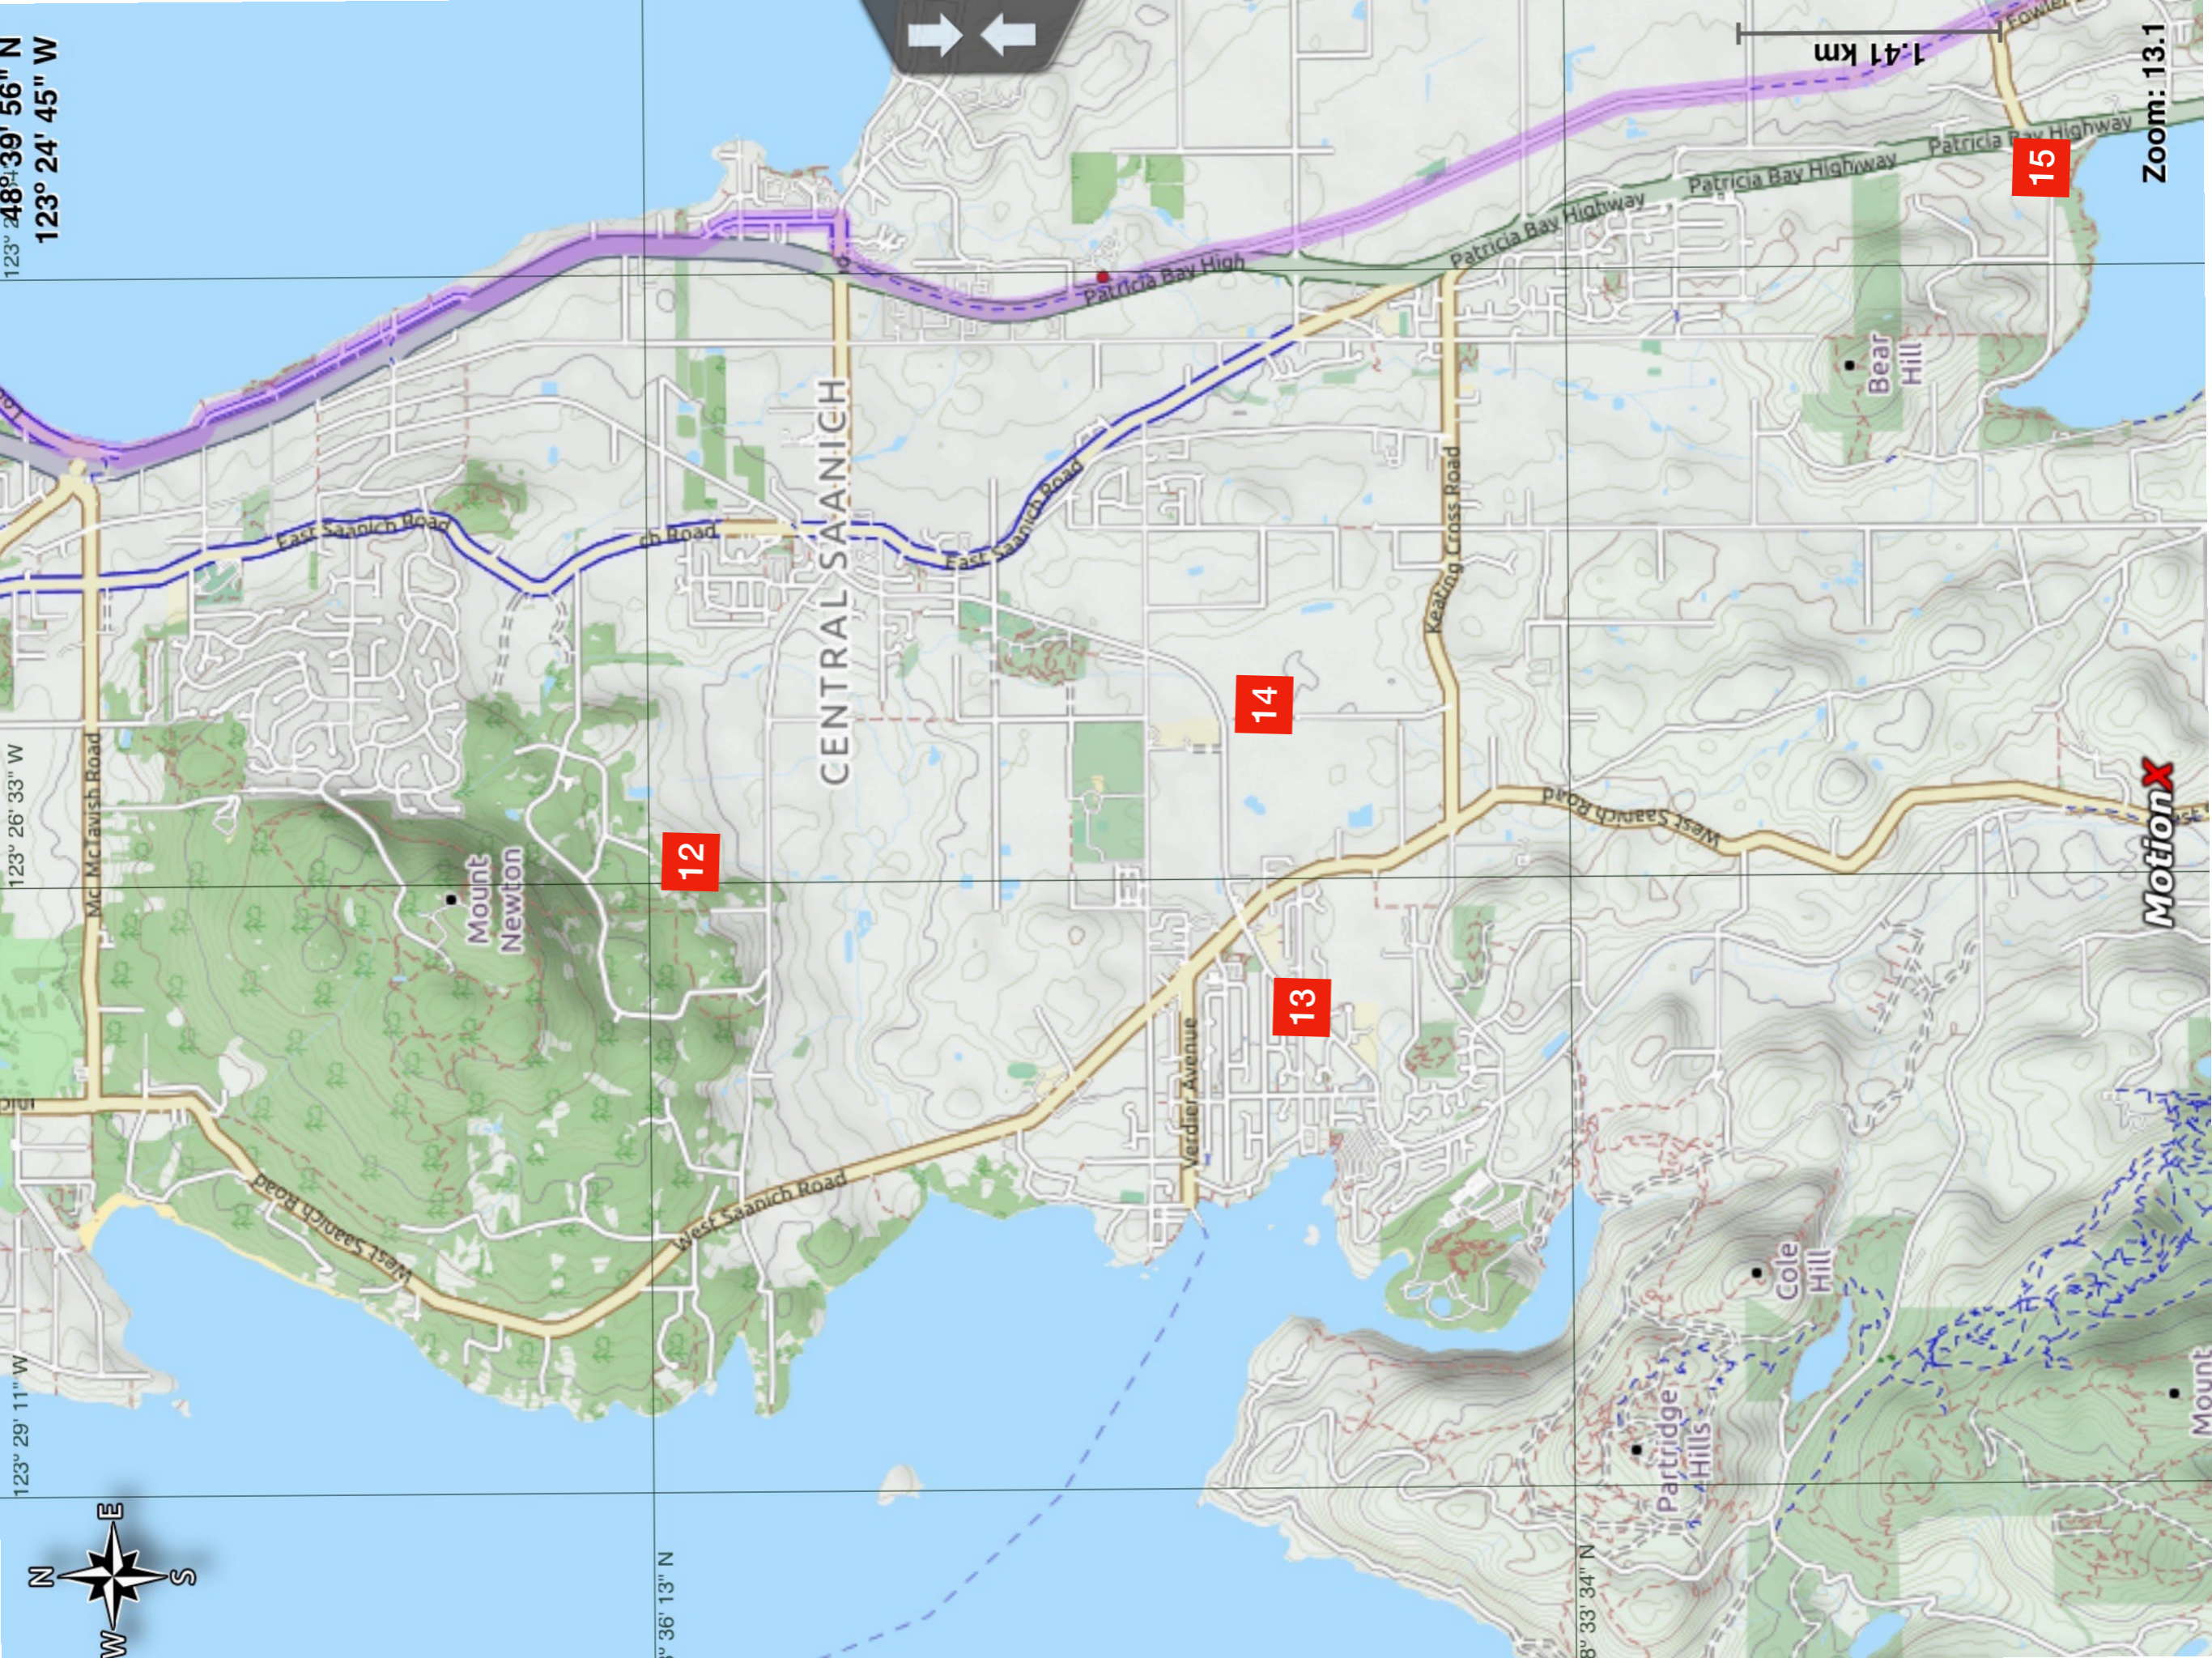

123° 48' 39" 56" N
123° 24' 45" W

123° 26' 33" W

123° 29' 11" W

49° 36' 13" N

49° 33' 34" N

Zoom: 13.1

12

14

13

15

MotionX

1.41 km

CENTRAL SAANICH

East Saanich Road

East Saanich Road

Patricia Bay Highway

Patricia Bay Highway

Patricia Bay Highway

Bear Hill

Mount Newton

Mc Clavish Road

West Saanich Road

West Saanich Road

Verdier Avenue

Keating Cross Road

West Saanich Road

Partridge Hills

Cole Hill

Mount